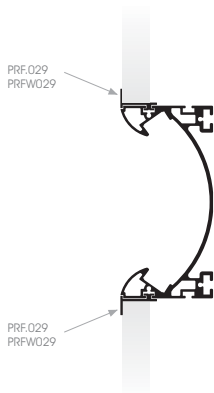

ARC 2

Aluminium Profile

- ARC 2 aluminium profile with double strip installation.
- Gives depth into a space.
- Available with transparent, milky, milky satin or ruled cover.
- Available also in RAL colours upon request.

Recessed

Trimless

ARC 2 Recessed

ARC 2 Trimless

Image	Code	Description	Length	Design-Detail
	PRF.039 PRFW039	ARC2 alum.prof. / Non-Anodized ARC2 alum.prof. / White Painted	2m 2m	
	PRF.029 PRFW029	ANGLE alum.prof. / Non-Anodized ANGLE alum.prof. / White Painted	2m 2m	 
	COV.023 COV.024 COV.025 COV.026 COV.038	POLYCARBONATE MILKY COVER POLYCARBONATE MILKY SATIN COVER POLYCARBONATE RULED COVER POLYCARBONATE CLEAR COVER POLYCARBONATE BLACK SATIN COVER	2m 2m 2m 2m 2m	 
	COV.018 COV.017 COV.007	POLYCARBONATE CLEAR COVER POLYCARBONATE OPAL COVER PMMA FROSTED COVER	2m 2m 2m	 
	CAP.064 CAPW064	END CAP / Non-Anodized END CAP / White Painted		
	CAP.065 CAPW065	RECESSED END CAP / Non-Anodized RECESSED END CAP / White Painted		
	CAP.070	BASE CAP		
	ACC.069	PERFORATED HOLDER FOR PLASTERBOARD		 
	ACC.071	RETAINING SPRING		
	ACC.056	EXTENSION LINE		
	ACC.057	90° CORNER EXTENSION		
	ACC.058	60° CORNER EXTENSION		
	ACC.059	45° CORNER EXTENSION		